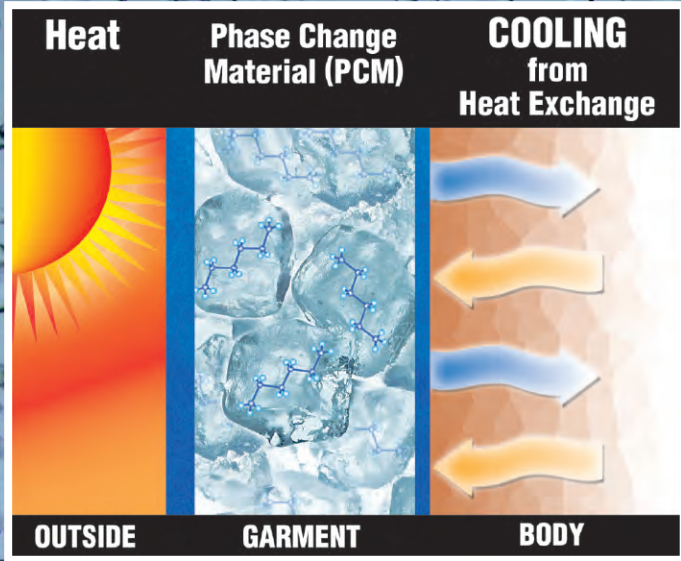

PHASE CHANGE COOL VEST

The Phase Change Cool Vests provide hours of cooling comfort and heat-stress prevention. Phase Change Material (PCM) releases long lasting, temperature specific (14°) cooling relief to protect those who work or recreate in high heat environments.

These products are commonly used under military combat gear, hazardous material suits, mascot costumes and motorsport apparel.

The PCM is non-toxic, non-flammable, durable, reusable, lighter than water, and does not produce condensation.

6626HV - Style Hi Vis

6626 - Style front zipper

6665 - Cool Pax with Hook & Loop

7065 - Cool Pax with segmented design

- Specialised personal cooling solution
- Works effectively in all temperature environments - eg high humidity
- Targeted cooling for key heat zones, promotes comfort and enhances performance
- Provides targeted cooling comfort and heat stress prevention
- Lightweight, durable and reusable
- Phase Change Material (PCM) releases long-lasting temperature-specific (14°) cooling relief
- Additional PCM inserts are available for extended relief
- Can be activated in ice water, no electricity required